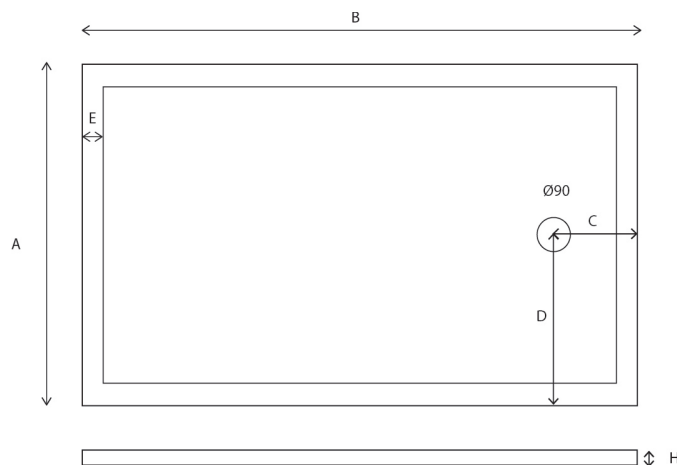

Codice

179-K120

Categoria

1-79

Prodotto

PIATTO DOCCIA RETTANGOLARE KEPLER

DESCRIZIONE DEL PRODOTTO

Piatto doccia KEPLER in acrilico rinforzato con vetro resina e legno.

CARATTERISTICHE TECNICHE

Rettangolare, h 6 cm, profondità vasca 1,5-2,5 cm. Angoli interni squadrati. Colore bianco.

Fornito senza piletta

Pilette consigliate:

371-391-090 / 371-B5220 / 371-RPSS-090

size	cm						Net weight (Kg)
	A	B	C	D	E	H	
179-K120-7290	72,00	90,0	17,00	36,0	6,0	6,0	15,00
179-K120-70100	70,00	100,0	17,00	35,0	6,0	6,0	16,00
179-K120-70120	70,00	120,0	17,00	35,0	6,0	6,0	19,00
179-K120-70140	70,00	140,0	17,00	35,0	6,0	6,0	23,00
179-K120-70160	70,00	160,0	17,00	35,0	6,0	6,0	24,00
179-K120-70170	70,00	170,0	17,00	35,0	6,0	6,0	25,00
179-K120-80100	80,00	100,0	17,00	40,0	6,0	6,0	17,50
179-K120-80120	80,00	120,0	17,00	40,0	6,0	6,0	21,00

Profondità vasca: 1,5-2,5 cm