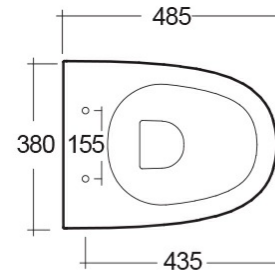

## Scheda tecnica

Dimensioni: 485 x 380 mm

Colore: bianco alpino

Tipo di scarico: A parete

Sifone: Nascosto

Opzioni del sedile: Urea

Forma: Ovale

Collezione: [RAK-SENSATION](#)

**Codice**

**Nome**

SENWC1447AWHA SENSATION WATER CLOSET WALL  
HUNG 48CM

Dimensions: All dimensions in mm tolerance  $\pm 5\%$  for below 200mm and  $\pm 3\%$  for above 200mm.

Note: Due to a continuing development programme to improve design and performance, the manufacturer reserves all rights to vary specifications without prior information.