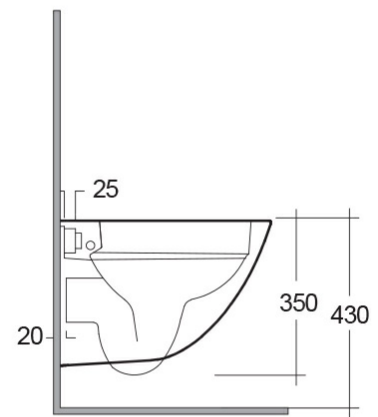

# RAK-SENSATION W/HIDDEN FIXATIONS

Sospeso | WC

CODICE DIANFLEX 182-U411

**RAK**  
CERAMICS

## Scheda tecnica

Dimensioni: 485 x 380 mm

Colore: bianco alpino

Tipo di scarico: A parete

Sifone: Nascosto

Opzioni del sedile: Urea

Forma: Ovale

Collezione: [RAK-SENSATION](#)

**Codice**

**Nome**

SENWC1447AWHA SENSATION WATER CLOSET WALL  
HUNG 48CM

Dimensions: All dimensions in mm tolerance  $\pm 5\%$  for below 200mm and  $\pm 3\%$  for above 200mm.

Note: Due to a continuing development programme to improve design and performance, the manufacturer reserves all rights to vary specifications without prior information.