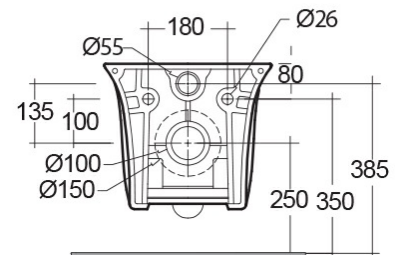

## Scheda tecnica

Dimensioni: 485 x 380 mm

Colore: bianco alpino

Tipo di scarico: A parete

Sifone: Nascosto

Opzioni del sedile: Urea

Forma: Ovale

Collezione: [RAK-SENSATION](#)

**Codice**

**Nome**

SENWC1447AWHA SENSATION WATER CLOSET WALL  
HUNG 48CM

Dimensions: All dimensions in mm tolerance  $\pm 5\%$  for below 200mm and  $\pm 3\%$  for above 200mm.

Note: Due to a continuing development programme to improve design and performance, the manufacturer reserves all rights to vary specifications without prior information.