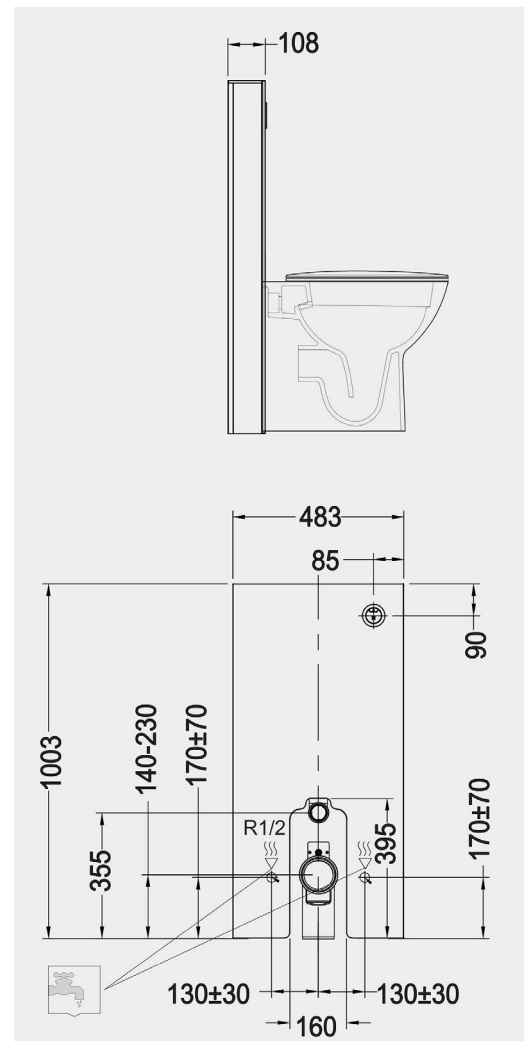

CODICE DIANFLEX 132-RMVP-N

Cisterna di design RAK

RAK
CERAMICS

SCHEDA TECNICA

Suite:	RAK-ECOFIX
Tipo:	Cisterna di design RAK
Dimensioni:	483 x 1003 mm
Flush type:	6/3L adjustable to 4.5/3L
Colore:	Nero

Codice	Nome
FS12RAKCABBLK	RAK-ECOFIX - CABINET CISTERN FOR BACK TO WALL WC - BLACK

Not compatible with BTW WCs & Bidets using Fischer Hidden Fixations.

Dimensions: All dimensions in mm. Tolerance of vitreous china & fireclay items: $\pm 5\%$ for below 200mm and $\pm 3\%$ for above 200mm; for all other items tolerance $\pm 1\%$. Note: Due to a continuing development program to improve design and performance, the manufacturer reserves all rights to vary specifications without prior information. Please note accessories are for photographic use only.