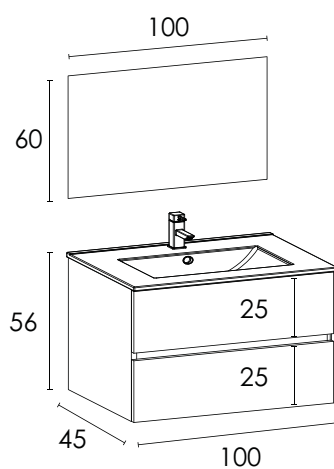

Codice 142-DCN

Categoria 1-42

Prodotto

MOBILE BAGNO SOSPESO CONGRAZIA

DESCRIZIONE DEL PRODOTTO

Mobile bagno sospeso Congrazia in materiale mdf nobilitato. Composto da base sospesa con due cassetti a chiusura rallentata, lavabo in ceramica e specchio con lampada led. Disponibile in due diverse misure e in tre diverse finiture.

MISURE

142-DCN-LB080

Larice Bianco cm 80x43x56

142-DCN-LB100

Larice Bianco cm 100x43x56

142-DCN-RB080

Rovere Beige cm 80x43x56

142-DCN-RB100

Rovere Beige cm 100x43x56

142-DCN-RG080

Rovere Grigio cm 80x43x56

142-DCN-RG100

Rovere Grigio cm 100x43x56

FINITURE

QUOTE ATTACCHI IDRICI E SCARICO