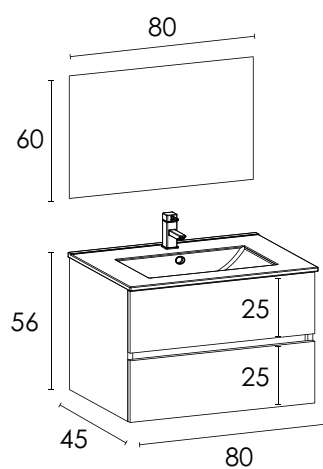

Codice 142-DCN

Categoria 1-42

Prodotto

MOBILE BAGNO SOSPESO CONGRAZIA

DESCRIZIONE DEL PRODOTTO

Mobile bagno sospeso Congrazia in materiale mdf nobilitato. Composto da base sospesa con due cassetti a chiusura rallentata, lavabo in ceramica e specchio con lampada led. Disponibile in due diverse misure e in tre diverse finiture.

MISURE

142-DCN-LB080

Larice Bianco cm 80x43x56

142-DCN-LB100

Larice Bianco cm 100x43x56

142-DCN-RB080

Rovere Beige cm 80x43x56

142-DCN-RB100

Rovere Beige cm 100x43x56

142-DCN-RG080

Rovere Grigio cm 80x43x56

142-DCN-RG100

Rovere Grigio cm 100x43x56

FINITURE

QUOTE ATTACCHI IDRICI E SCARICO